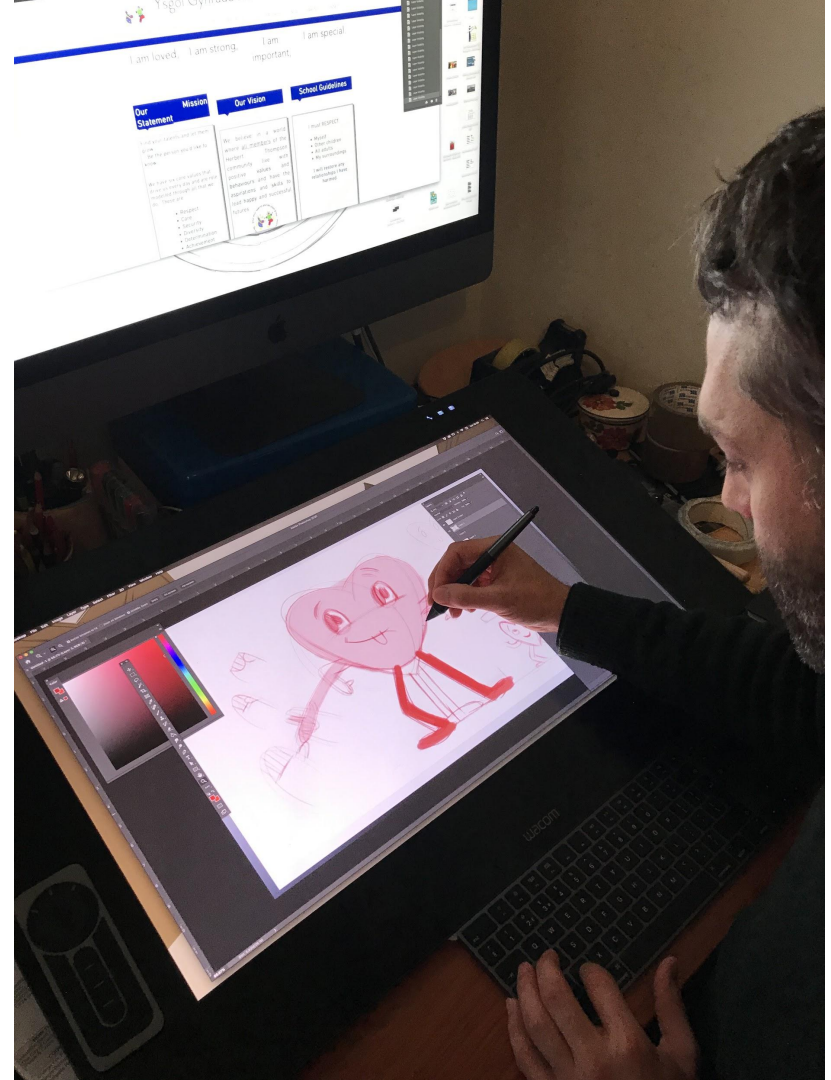

Herbie needs a friend

Can you help?

Herbie's Design

An illustrator, who has worked on lots of children's books and TV shows such as Jamie Johnson and Claude has been working hard to bring our Herbie's heart to life. He spent lots of hours drawing and changing the design.

Designs

He had to practise
lots of different types of
legs and arms.

Mouths

He drew lots of different mouths so Herbie can have lots of different expressions.

Our Mantra

He even used our mantra to help him understand about what Herbie represents and what kind of character he is.