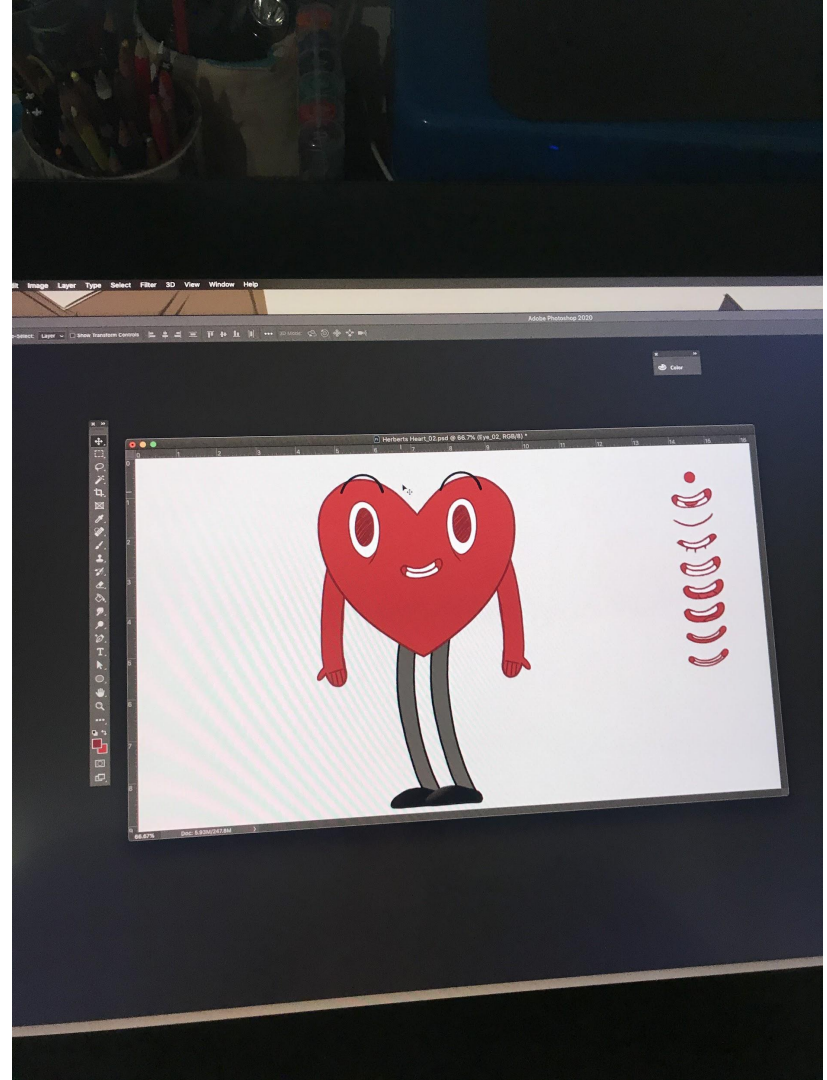

Herbie needs a friend

Can you help?

Herbie's Design

An illustrator, who has worked on lots of children's books and TV shows such as Jamie Johnson and Claude has been working hard to bring our Herbie's heart to life. He spent lots of hours drawing and changing the design.

Designs

He had to practise
lots of different types of
legs and arms.

Mouths

He drew lots of different mouths so Herbie can have lots of different expressions.

Our Mantra

He even used our mantra to help him understand about what Herbie represents and what kind of character he is.