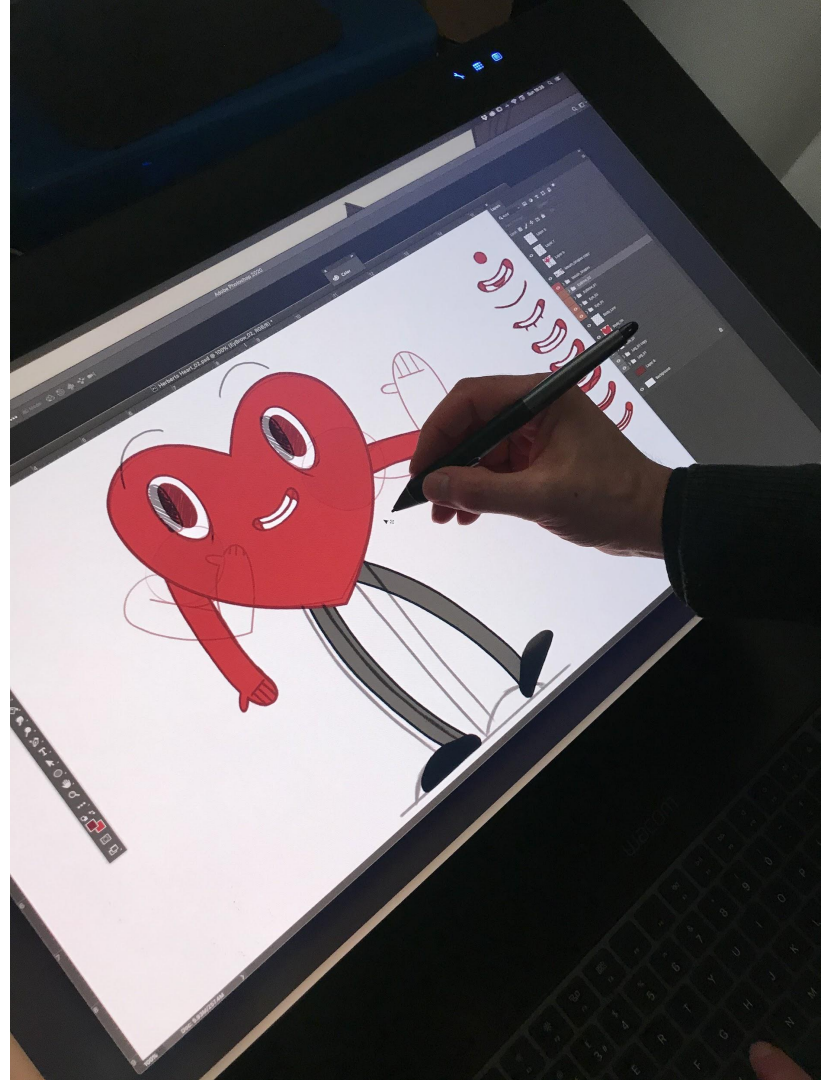

Herbie needs a friend

Can you help?

Herbie's Design

An illustrator, who has worked on lots of children's books and TV shows such as Jamie Johnson and Claude has been working hard to bring our Herbie's heart to life. He spent lots of hours drawing and changing the design.

Designs

He had to practise
lots of different types of
legs and arms.

Mouths

He drew lots of different mouths so Herbie can have lots of different expressions.

Our Mantra

He even used our mantra to help him understand about what Herbie represents and what kind of character he is.

Your Challenge

Herbie is already missing everyone at Herbert Thompson and really needs a friend.

You challenge it to design a new friend for Herbie. Think about our mantra and values

when you are designing and try to include these features.